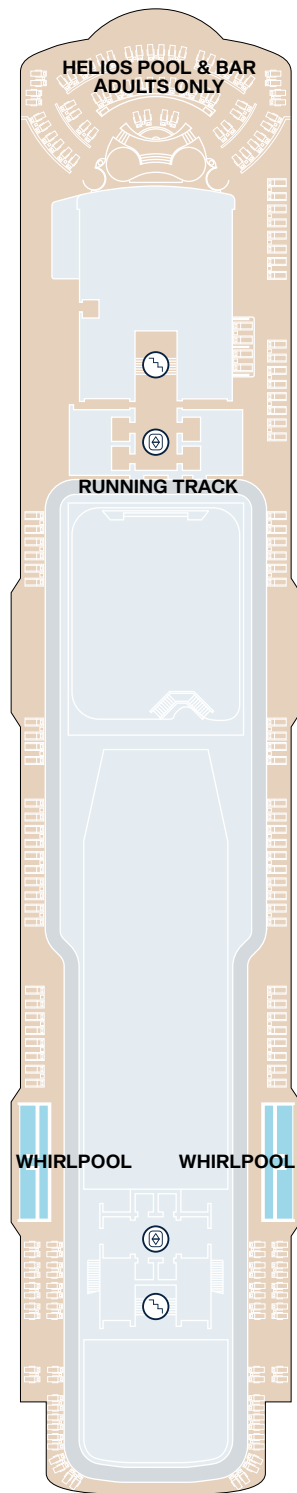

EXPLORA I - EXPLORA II SHIP OVERVIEW

DECK	DECK	DECK	DECK	DECK	DECK	DECK
4	4	5	5	11	11	14
Fil Rouge Restaurant	The Casino	Marble & Co. Grill Restaurant	Ocean Wellness - The Spa	The Conservatory Pool & Bar	Chef's Kitchen	Sky Bar on 14 & whirlpool
4	4	5	10	11	11	14
Med Yacht Club Restaurant	Journeys Lounge	Galleria d'Arte	Ocean Wellness - Fitness Centre	Gelateria & Crêperie	Nautilus Club	Sports Court
4	5	5	10	11	12	14
Shopping Experiences	Astern Pool & Bar	MSC Foundation	Ocean Wellness - Fitness Studio	Infinity whirlpools	Helios Pool & Bar adults only	Ocean Wellness - Open Air Fitness
4	5	5	10	11	12	
Lobby	Sakura Restaurant	Anthology Restaurant	Atoll Pool & Bar	Malt Whisky Bar	Running track	
4	5	5	11	11	12	
Lobby Bar	Astern Lounge	Crema Café	Emporium Marketplace Restaurant	Explora Lounge	Infinity whirlpools	

EXPLORA I - EXPLORA II SUITE DECK PLANS

DECK 6

DECK 7

DECK 8

DECK 9

DECK 10

- | | |
|--|---------------------------|
| | OWNER'S RESIDENCE |
| | COCOON RESIDENCE |
| | SERENITY RESIDENCE |
| | RETREAT RESIDENCE |
| | COVE RESIDENCE |
| | GRAND PENTHOUSE |
| | PREMIER PENTHOUSE |
| | DELUXE PENTHOUSE |
| | PENTHOUSE |
| | OCEAN GRAND TERRACE SUITE |
| | OCEAN TERRACE SUITE |
| | OCEAN TERRACE SUITE |
| | OCEAN TERRACE SUITE |
| | OCEAN TERRACE SUITE |
| | PRIVATE WHIRLPOOL |
| | TWIN BEDS |
| | DOUBLE SOFA BED |
| | GUEST LAUNDRY |
| | ACCESSIBLE SUITES |
| | BATH |
| | LIFT |
| | CONNECTING SUITES |

EXPLORA I - EXPLORA II PUBLIC SPACES DECK PLANS

DECK 3

DECK 4

DECK 5

DECK 11

DECK 12

DECK 14

-  STAIRCASE
-  LIFT