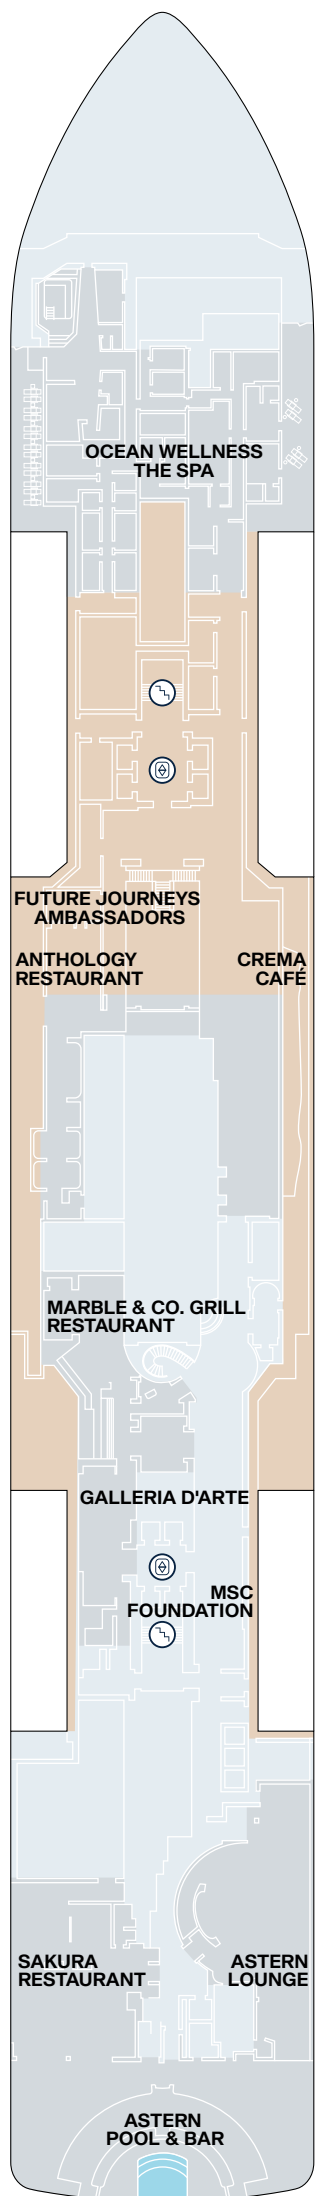

EXPLORA I - EXPLORA II SHIP OVERVIEW

DECK	DECK	DECK	DECK	DECK	DECK	DECK
4	4	5	5	11	11	14
Fil Rouge Restaurant	The Casino	Marble & Co. Grill Restaurant	Ocean Wellness - The Spa	The Conservatory Pool & Bar	Chef's Kitchen	Sky Bar on 14 & whirlpool
4	4	5	10	11	11	14
Med Yacht Club Restaurant	Journeys Lounge	Galleria d'Arte	Ocean Wellness - Fitness Centre	Gelateria & Crêperie	Nautilus Club	Sports Court
4	5	5	10	11	12	14
Shopping Experiences	Astern Pool & Bar	MSC Foundation	Ocean Wellness - Fitness Studio	Infinity whirlpools	Helios Pool & Bar adults only	Ocean Wellness - Open Air Fitness
4	5	5	10	11	12	
Lobby	Sakura Restaurant	Anthology Restaurant	Atoll Pool & Bar	Malt Whisky Bar	Running track	
4	5	5	11	11	12	
Lobby Bar	Astern Lounge	Crema Café	Emporium Marketplace Restaurant	Explora Lounge	Infinity whirlpools	

EXPLORA I - EXPLORA II SUITE DECK PLANS

DECK 6

DECK 7

DECK 8

DECK 9

DECK 10

- | | |
|--|---------------------------|
| | OWNER'S RESIDENCE |
| | COCOON RESIDENCE |
| | SERENITY RESIDENCE |
| | RETREAT RESIDENCE |
| | COVE RESIDENCE |
| | GRAND PENTHOUSE |
| | PREMIER PENTHOUSE |
| | DELUXE PENTHOUSE |
| | PENTHOUSE |
| | OCEAN GRAND TERRACE SUITE |
| | OCEAN TERRACE SUITE |
| | OCEAN TERRACE SUITE |
| | OCEAN TERRACE SUITE |
| | OCEAN TERRACE SUITE |
| | PRIVATE WHIRLPOOL |
| | TWIN BEDS |
| | DOUBLE SOFA BED |
| | GUEST LAUNDRY |
| | ACCESSIBLE SUITES |
| | BATH |
| | LIFT |
| | CONNECTING SUITES |

EXPLORA I - EXPLORA II PUBLIC SPACES DECK PLANS

DECK 3

DECK 4

DECK 5

DECK 11

DECK 12

DECK 14

-  STAIRCASE
-  LIFT