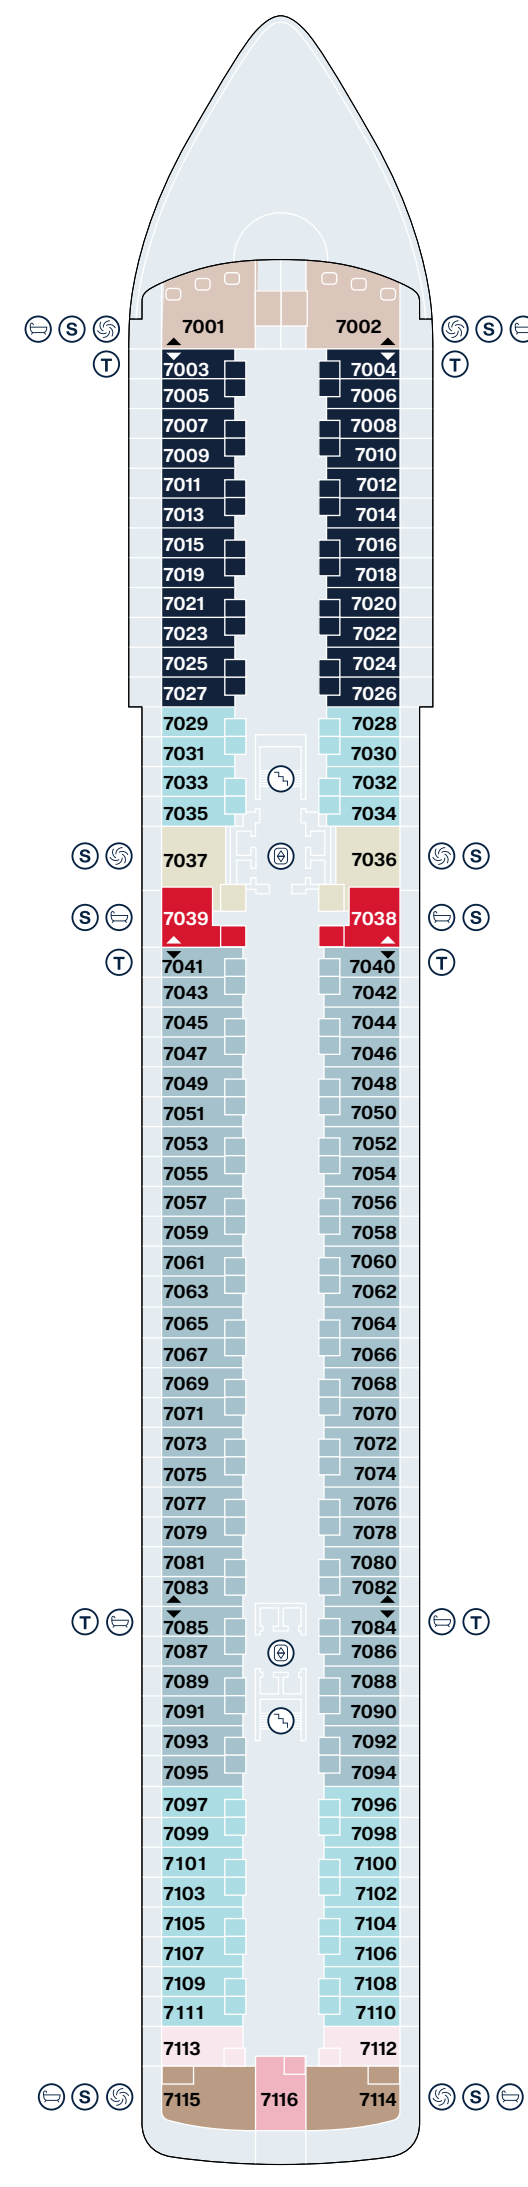

EXPLORA I - EXPLORA II SHIP OVERVIEW

DECK	DECK	DECK	DECK	DECK	DECK	DECK
4	4	5	5	11	11	14
Fil Rouge Restaurant	The Casino	Marble & Co. Grill Restaurant	Ocean Wellness - The Spa	The Conservatory Pool & Bar	Chef's Kitchen	Sky Bar on 14 & whirlpool
4	4	5	10	11	11	14
Med Yacht Club Restaurant	Journeys Lounge	Galleria d'Arte	Ocean Wellness - Fitness Centre	Gelateria & Crêperie	Nautilus Club	Sports Court
4	5	5	10	11	12	14
Shopping Experiences	Astern Pool & Bar	MSC Foundation	Ocean Wellness - Fitness Studio	Infinity whirlpools	Helios Pool & Bar adults only	Ocean Wellness - Open Air Fitness
4	5	5	10	11	12	
Lobby	Sakura Restaurant	Anthology Restaurant	Atoll Pool & Bar	Malt Whisky Bar	Running track	
4	5	5	11	11	12	
Lobby Bar	Astern Lounge	Crema Café	Emporium Marketplace Restaurant	Explora Lounge	Infinity whirlpools	

EXPLORA I - EXPLORA II SUITE DECK PLANS

DECK 6

DECK 7

DECK 8

DECK 9

DECK 10

- | | |
|--|---------------------------|
| | OWNER'S RESIDENCE |
| | COCOON RESIDENCE |
| | SERENITY RESIDENCE |
| | RETREAT RESIDENCE |
| | COVE RESIDENCE |
| | GRAND PENTHOUSE |
| | PREMIER PENTHOUSE |
| | DELUXE PENTHOUSE |
| | PENTHOUSE |
| | OCEAN GRAND TERRACE SUITE |
| | OCEAN TERRACE SUITE |
| | OCEAN TERRACE SUITE |
| | OCEAN TERRACE SUITE |
| | OCEAN TERRACE SUITE |
| | PRIVATE WHIRLPOOL |
| | TWIN BEDS |
| | DOUBLE SOFA BED |
| | GUEST LAUNDRY |
| | ACCESSIBLE SUITES |
| | BATH |
| | LIFT |
| | CONNECTING SUITES |

EXPLORA I - EXPLORA II PUBLIC SPACES DECK PLANS

DECK 3

DECK 4

DECK 5

DECK 11

DECK 12

DECK 14

-  STAIRCASE
-  LIFT