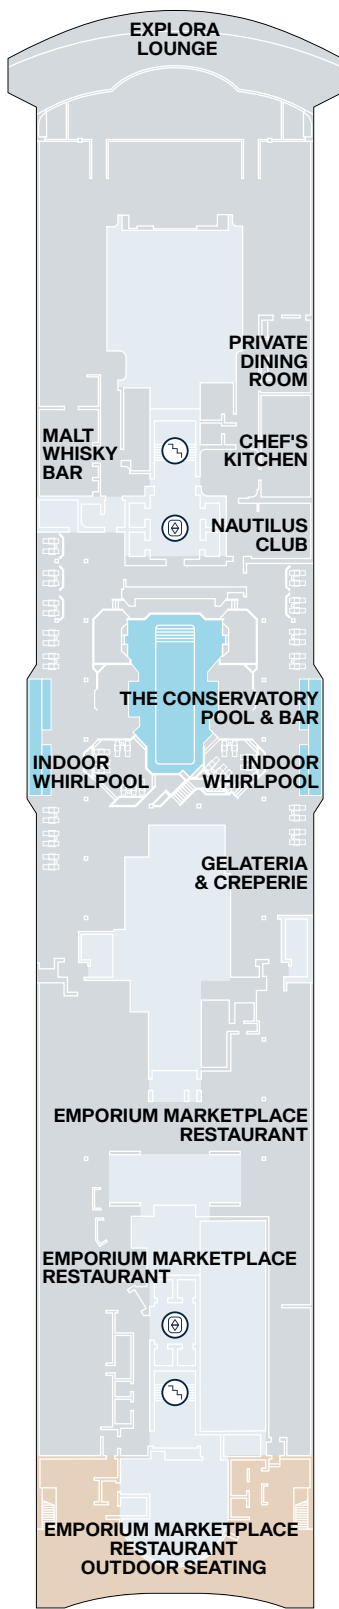

EXPLORA I - EXPLORA II SHIP OVERVIEW

DECK	DECK	DECK	DECK	DECK	DECK	DECK
4	4	5	5	11	11	14
Fil Rouge Restaurant	The Casino	Marble & Co. Grill Restaurant	Ocean Wellness - The Spa	The Conservatory Pool & Bar	Chef's Kitchen	Sky Bar on 14 & whirlpool
4	4	5	10	11	11	14
Med Yacht Club Restaurant	Journeys Lounge	Galleria d'Arte	Ocean Wellness - Fitness Centre	Gelateria & Crêperie	Nautilus Club	Sports Court
4	5	5	10	11	12	14
Shopping Experiences	Astern Pool & Bar	MSC Foundation	Ocean Wellness - Fitness Studio	Infinity whirlpools	Helios Pool & Bar adults only	Ocean Wellness - Open Air Fitness
4	5	5	10	11	12	
Lobby	Sakura Restaurant	Anthology Restaurant	Atoll Pool & Bar	Malt Whisky Bar	Running track	
4	5	5	11	11	12	
Lobby Bar	Astern Lounge	Crema Café	Emporium Marketplace Restaurant	Explora Lounge	Infinity whirlpools	

EXPLORA I - EXPLORA II SUITE DECK PLANS

DECK 6

DECK 7

DECK 8

DECK 9

DECK 10

- | | |
|--|---------------------------|
| | OWNER'S RESIDENCE |
| | COCOON RESIDENCE |
| | SERENITY RESIDENCE |
| | RETREAT RESIDENCE |
| | COVE RESIDENCE |
| | GRAND PENTHOUSE |
| | PREMIER PENTHOUSE |
| | DELUXE PENTHOUSE |
| | PENTHOUSE |
| | OCEAN GRAND TERRACE SUITE |
| | OCEAN TERRACE SUITE |
| | OCEAN TERRACE SUITE |
| | OCEAN TERRACE SUITE |
| | OCEAN TERRACE SUITE |
| | PRIVATE WHIRLPOOL |
| | TWIN BEDS |
| | DOUBLE SOFA BED |
| | GUEST LAUNDRY |
| | ACCESSIBLE SUITES |
| | BATH |
| | LIFT |
| | CONNECTING SUITES |

EXPLORA I - EXPLORA II PUBLIC SPACES DECK PLANS

DECK 3

DECK 4

DECK 5

DECK 11

DECK 12

DECK 14

-  STAIRCASE
-  LIFT