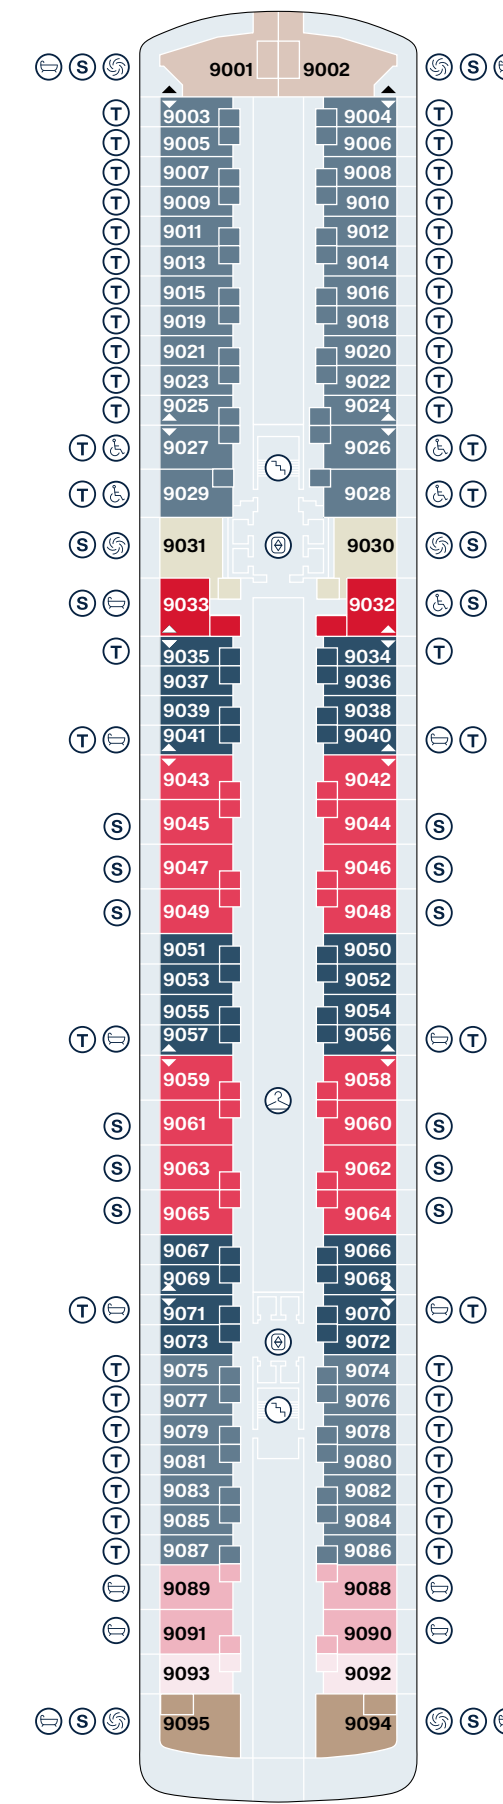

EXPLORA I - EXPLORA II SHIP OVERVIEW

DECK	DECK	DECK	DECK	DECK	DECK	DECK
4	4	5	5	11	11	14
Fil Rouge Restaurant	The Casino	Marble & Co. Grill Restaurant	Ocean Wellness - The Spa	The Conservatory Pool & Bar	Chef's Kitchen	Sky Bar on 14 & whirlpool
4	4	5	10	11	11	14
Med Yacht Club Restaurant	Journeys Lounge	Galleria d'Arte	Ocean Wellness - Fitness Centre	Gelateria & Crêperie	Nautilus Club	Sports Court
4	5	5	10	11	12	14
Shopping Experiences	Astern Pool & Bar	MSC Foundation	Ocean Wellness - Fitness Studio	Infinity whirlpools	Helios Pool & Bar adults only	Ocean Wellness - Open Air Fitness
4	5	5	10	11	12	
Lobby	Sakura Restaurant	Anthology Restaurant	Atoll Pool & Bar	Malt Whisky Bar	Running track	
4	5	5	11	11	12	
Lobby Bar	Astern Lounge	Crema Café	Emporium Marketplace Restaurant	Explora Lounge	Infinity whirlpools	

EXPLORA I - EXPLORA II SUITE DECK PLANS

DECK 6

DECK 7

DECK 8

DECK 9

DECK 10

- | | |
|--|---------------------------|
| | OWNER'S RESIDENCE |
| | COCOON RESIDENCE |
| | SERENITY RESIDENCE |
| | RETREAT RESIDENCE |
| | COVE RESIDENCE |
| | GRAND PENTHOUSE |
| | PREMIER PENTHOUSE |
| | DELUXE PENTHOUSE |
| | PENTHOUSE |
| | OCEAN GRAND TERRACE SUITE |
| | OCEAN TERRACE SUITE |
| | OCEAN TERRACE SUITE |
| | OCEAN TERRACE SUITE |
| | OCEAN TERRACE SUITE |
| | PRIVATE WHIRLPOOL |
| | TWIN BEDS |
| | DOUBLE SOFA BED |
| | GUEST LAUNDRY |
| | ACCESSIBLE SUITES |
| | BATH |
| | LIFT |
| | CONNECTING SUITES |

EXPLORA I - EXPLORA II PUBLIC SPACES DECK PLANS

DECK 3

DECK 4

DECK 5

DECK 11

DECK 12

DECK 14

-  STAIRCASE
-  LIFT