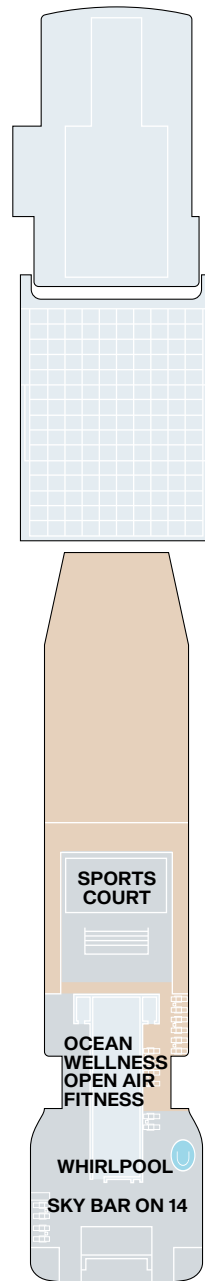

EXPLORA I - EXPLORA II SHIP OVERVIEW

DECK	DECK	DECK	DECK	DECK	DECK	DECK
4	4	5	5	11	11	14
Fil Rouge Restaurant	The Casino	Marble & Co. Grill Restaurant	Ocean Wellness - The Spa	The Conservatory Pool & Bar	Chef's Kitchen	Sky Bar on 14 & whirlpool
4	4	5	10	11	11	14
Med Yacht Club Restaurant	Journeys Lounge	Galleria d'Arte	Ocean Wellness - Fitness Centre	Gelateria & Crêperie	Nautilus Club	Sports Court
4	5	5	10	11	12	14
Shopping Experiences	Astern Pool & Bar	MSC Foundation	Ocean Wellness - Fitness Studio	Infinity whirlpools	Helios Pool & Bar adults only	Ocean Wellness - Open Air Fitness
4	5	5	10	11	12	
Lobby	Sakura Restaurant	Anthology Restaurant	Atoll Pool & Bar	Malt Whisky Bar	Running track	
4	5	5	11	11	12	
Lobby Bar	Astern Lounge	Crema Café	Emporium Marketplace Restaurant	Explora Lounge	Infinity whirlpools	

EXPLORA I - EXPLORA II SUITE DECK PLANS

DECK 6

DECK 7

DECK 8

DECK 9

DECK 10

- | | |
|--|---------------------------|
| | OWNER'S RESIDENCE |
| | COCOON RESIDENCE |
| | SERENITY RESIDENCE |
| | RETREAT RESIDENCE |
| | COVE RESIDENCE |
| | GRAND PENTHOUSE |
| | PREMIER PENTHOUSE |
| | DELUXE PENTHOUSE |
| | PENTHOUSE |
| | OCEAN GRAND TERRACE SUITE |
| | OCEAN TERRACE SUITE |
| | OCEAN TERRACE SUITE |
| | OCEAN TERRACE SUITE |
| | OCEAN TERRACE SUITE |
| | PRIVATE WHIRLPOOL |
| | TWIN BEDS |
| | DOUBLE SOFA BED |
| | GUEST LAUNDRY |
| | ACCESSIBLE SUITES |
| | BATH |
| | LIFT |
| | CONNECTING SUITES |

EXPLORA I - EXPLORA II PUBLIC SPACES DECK PLANS

DECK 3

DECK 4

DECK 5

DECK 11

DECK 12

DECK 14

-  STAIRCASE
-  LIFT