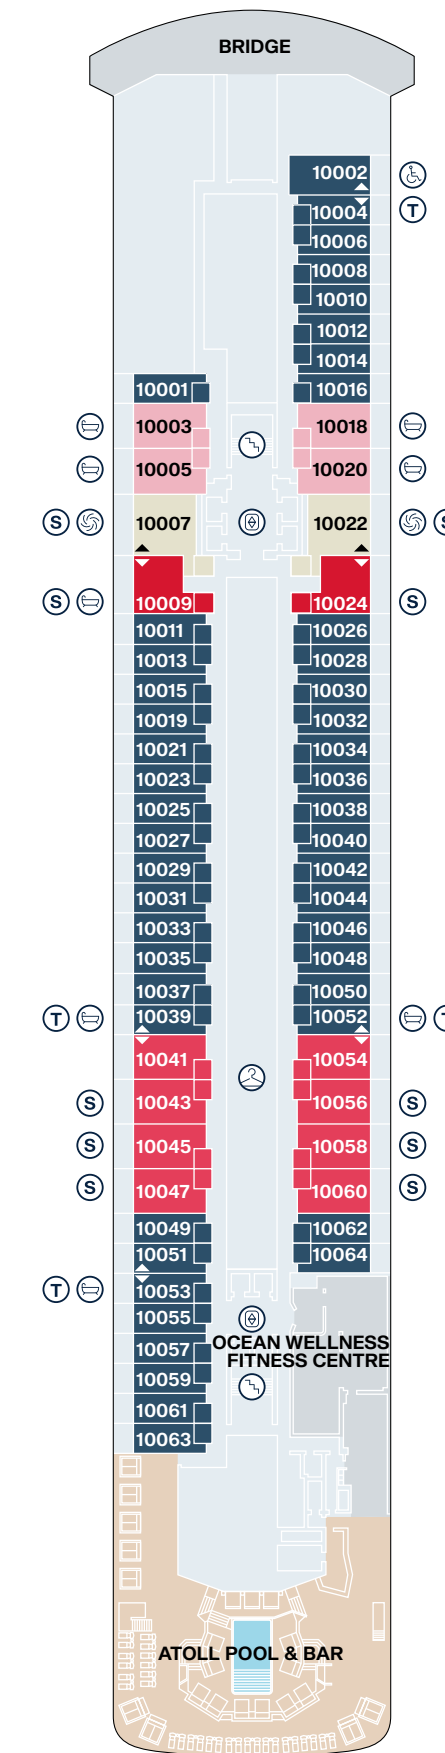

EXPLORA I - EXPLORA II SHIP OVERVIEW

DECK	DECK	DECK	DECK	DECK	DECK	DECK
4	4	5	5	11	11	14
Fil Rouge Restaurant	The Casino	Marble & Co. Grill Restaurant	Ocean Wellness - The Spa	The Conservatory Pool & Bar	Chef's Kitchen	Sky Bar on 14 & whirlpool
4	4	5	10	11	11	14
Med Yacht Club Restaurant	Journeys Lounge	Galleria d'Arte	Ocean Wellness - Fitness Centre	Gelateria & Crêperie	Nautilus Club	Sports Court
4	5	5	10	11	12	14
Shopping Experiences	Astern Pool & Bar	MSC Foundation	Ocean Wellness - Fitness Studio	Infinity whirlpools	Helios Pool & Bar adults only	Ocean Wellness - Open Air Fitness
4	5	5	10	11	12	
Lobby	Sakura Restaurant	Anthology Restaurant	Atoll Pool & Bar	Malt Whisky Bar	Running track	
4	5	5	11	11	12	
Lobby Bar	Astern Lounge	Crema Café	Emporium Marketplace Restaurant	Explora Lounge	Infinity whirlpools	

EXPLORA I - EXPLORA II SUITE DECK PLANS

DECK 6

DECK 7

DECK 8

DECK 9

DECK 10

- | | |
|--|---------------------------|
| | OWNER'S RESIDENCE |
| | COCOON RESIDENCE |
| | SERENITY RESIDENCE |
| | RETREAT RESIDENCE |
| | COVE RESIDENCE |
| | GRAND PENTHOUSE |
| | PREMIER PENTHOUSE |
| | DELUXE PENTHOUSE |
| | PENTHOUSE |
| | OCEAN GRAND TERRACE SUITE |
| | OCEAN TERRACE SUITE |
| | OCEAN TERRACE SUITE |
| | OCEAN TERRACE SUITE |
| | OCEAN TERRACE SUITE |
| | PRIVATE WHIRLPOOL |
| | TWIN BEDS |
| | DOUBLE SOFA BED |
| | GUEST LAUNDRY |
| | ACCESSIBLE SUITES |
| | BATH |
| | LIFT |
| | CONNECTING SUITES |

EXPLORA I - EXPLORA II PUBLIC SPACES DECK PLANS

DECK 3

DECK 4

DECK 5

DECK 11

DECK 12

DECK 14

-  STAIRCASE
-  LIFT