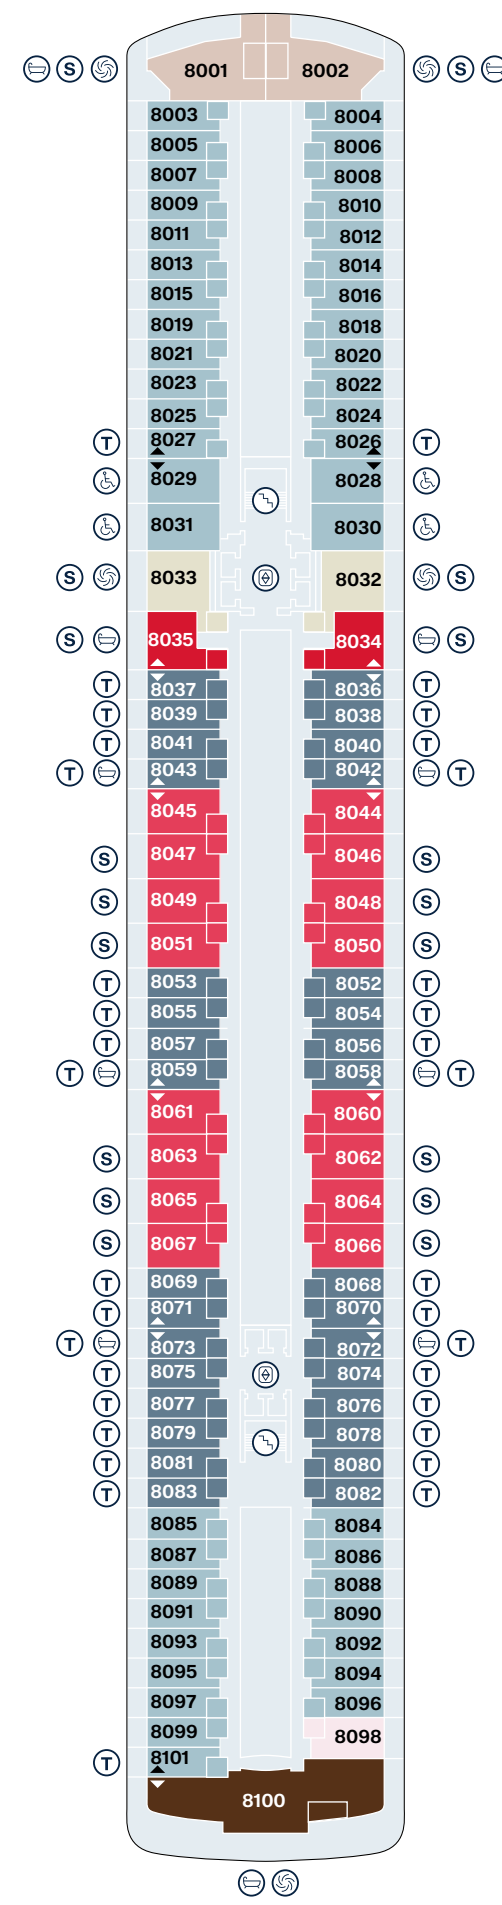

EXPLORA I - EXPLORA II SHIP OVERVIEW

DECK	DECK	DECK	DECK	DECK	DECK	DECK
4	4	5	5	11	11	14
Fil Rouge Restaurant	The Casino	Marble & Co. Grill Restaurant	Ocean Wellness - The Spa	The Conservatory Pool & Bar	Chef's Kitchen	Sky Bar on 14 & whirlpool
4	4	5	10	11	11	14
Med Yacht Club Restaurant	Journeys Lounge	Galleria d'Arte	Ocean Wellness - Fitness Centre	Gelateria & Crêperie	Nautilus Club	Sports Court
4	5	5	10	11	12	14
Shopping Experiences	Astern Pool & Bar	MSC Foundation	Ocean Wellness - Fitness Studio	Infinity whirlpools	Helios Pool & Bar adults only	Ocean Wellness - Open Air Fitness
4	5	5	10	11	12	
Lobby	Sakura Restaurant	Anthology Restaurant	Atoll Pool & Bar	Malt Whisky Bar	Running track	
4	5	5	11	11	12	
Lobby Bar	Astern Lounge	Crema Café	Emporium Marketplace Restaurant	Explora Lounge	Infinity whirlpools	

EXPLORA I - EXPLORA II SUITE DECK PLANS

DECK 6

DECK 7

DECK 8

DECK 9

DECK 10

- | | |
|--|---------------------------|
| | OWNER'S RESIDENCE |
| | COCOON RESIDENCE |
| | SERENITY RESIDENCE |
| | RETREAT RESIDENCE |
| | COVE RESIDENCE |
| | GRAND PENTHOUSE |
| | PREMIER PENTHOUSE |
| | DELUXE PENTHOUSE |
| | PENTHOUSE |
| | OCEAN GRAND TERRACE SUITE |
| | OCEAN TERRACE SUITE |
| | OCEAN TERRACE SUITE |
| | OCEAN TERRACE SUITE |
| | OCEAN TERRACE SUITE |
| | PRIVATE WHIRLPOOL |
| | TWIN BEDS |
| | DOUBLE SOFA BED |
| | GUEST LAUNDRY |
| | ACCESSIBLE SUITES |
| | BATH |
| | LIFT |
| | CONNECTING SUITES |

EXPLORA I - EXPLORA II PUBLIC SPACES DECK PLANS

DECK 3

DECK 4

DECK 5

DECK 11

DECK 12

DECK 14

-  STAIRCASE
-  LIFT