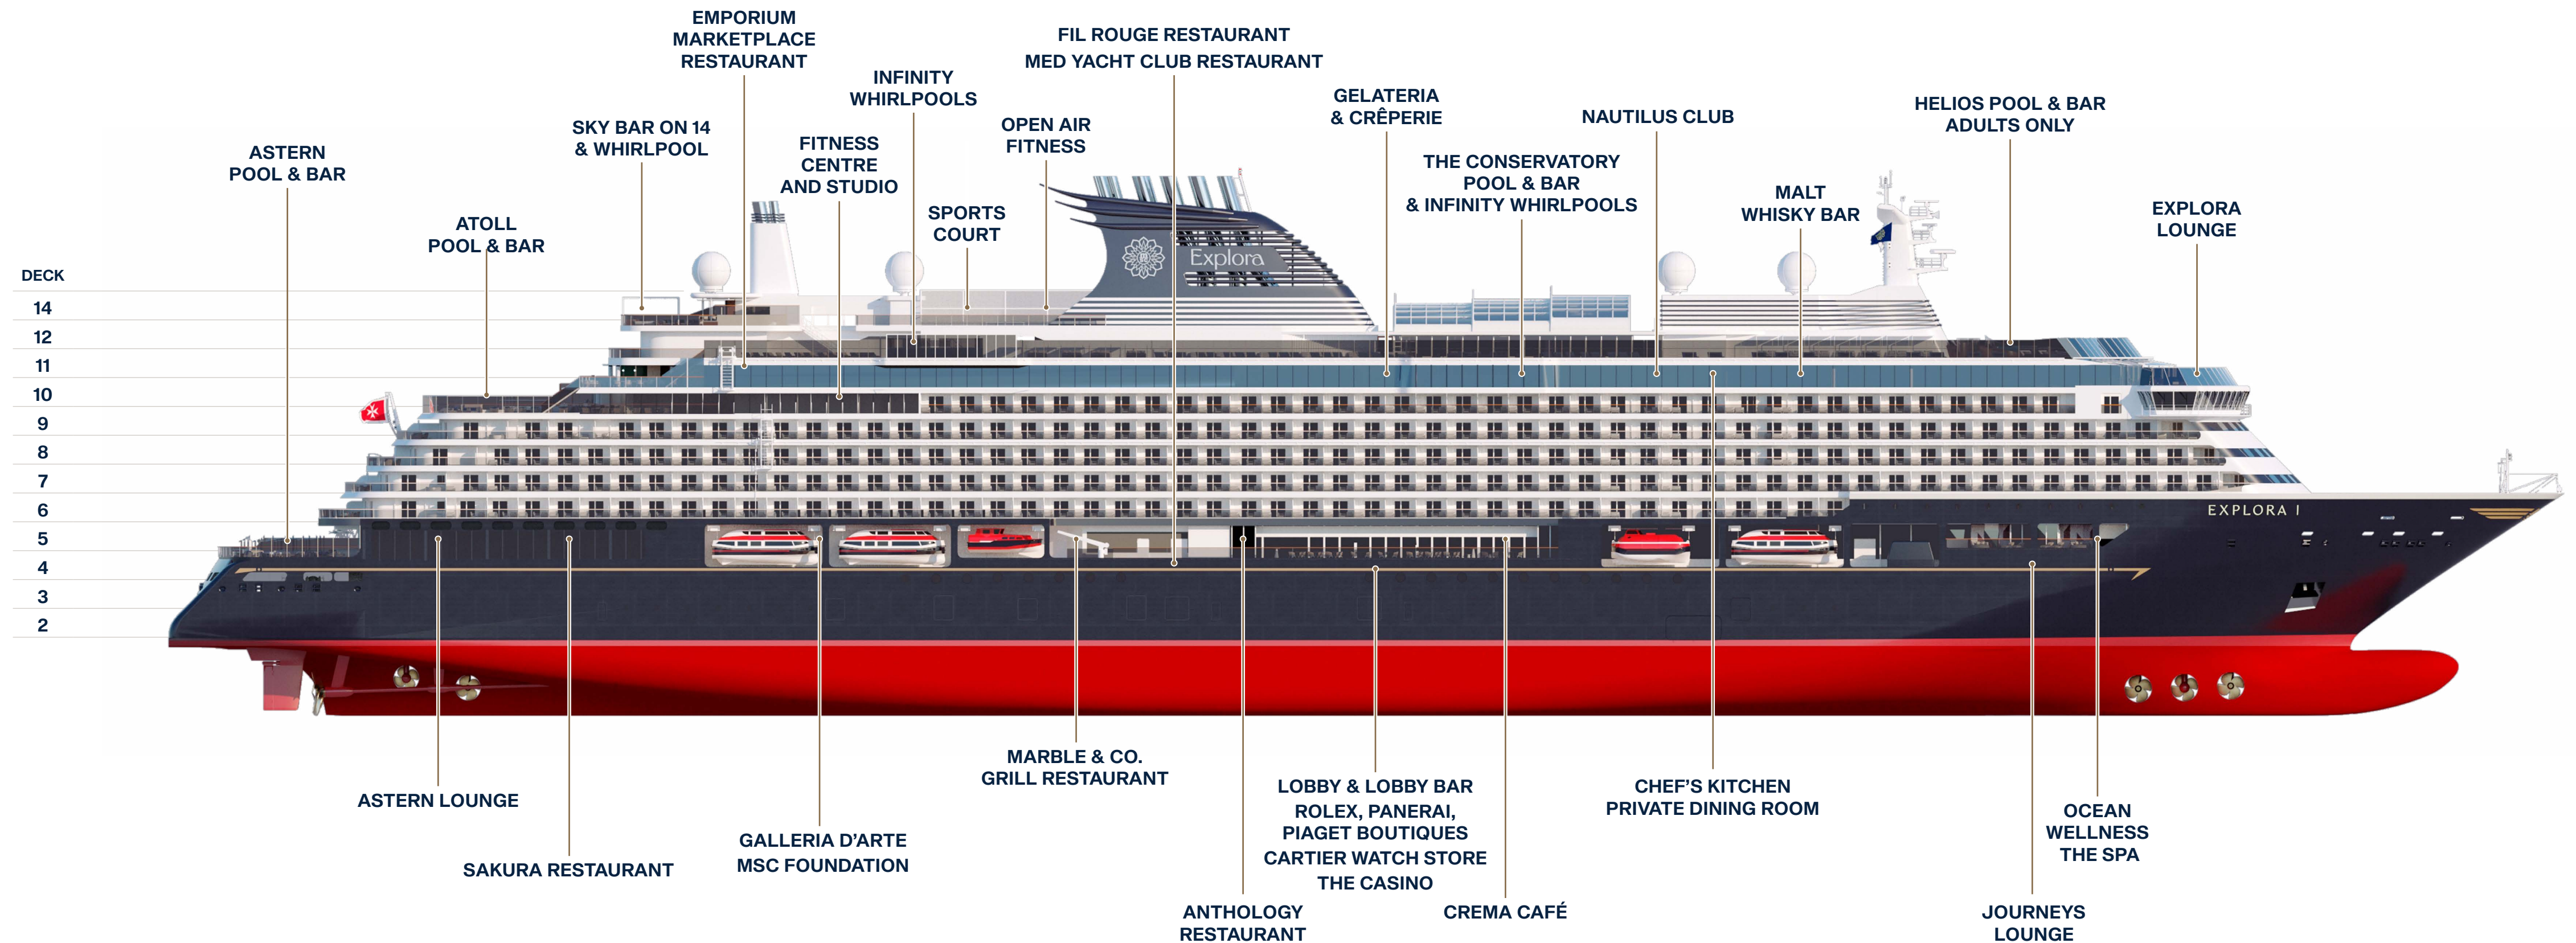

EXPLORA I - EXPLORA II SHIP OVERVIEW

DECK	DECK	DECK	DECK	DECK	DECK	DECK
4	4	5	5	11	11	14
Fil Rouge Restaurant	The Casino	Marble & Co. Grill Restaurant	Ocean Wellness - The Spa	The Conservatory Pool & Bar	Chef's Kitchen	Sky Bar on 14 & whirlpool
4	4	5	10	11	11	14
Med Yacht Club Restaurant	Journeys Lounge	Galleria d'Arte	Ocean Wellness - Fitness Centre	Gelateria & Crêperie	Nautilus Club	Sports Court
4	5	5	10	11	12	14
Shopping Experiences	Astern Pool & Bar	MSC Foundation	Ocean Wellness - Fitness Studio	Infinity whirlpools	Helios Pool & Bar adults only	Ocean Wellness - Open Air Fitness
4	5	5	10	11	12	
Lobby	Sakura Restaurant	Anthology Restaurant	Atoll Pool & Bar	Malt Whisky Bar	Running track	
4	5	5	11	11	12	
Lobby Bar	Astern Lounge	Crema Café	Emporium Marketplace Restaurant	Explora Lounge	Infinity whirlpools	

EXPLORA I - EXPLORA II SUITE DECK PLANS

DECK 6

DECK 7

DECK 8

DECK 9

DECK 10

- | | |
|--|---------------------------|
| | OWNER'S RESIDENCE |
| | COCOON RESIDENCE |
| | SERENITY RESIDENCE |
| | RETREAT RESIDENCE |
| | COVE RESIDENCE |
| | GRAND PENTHOUSE |
| | PREMIER PENTHOUSE |
| | DELUXE PENTHOUSE |
| | PENTHOUSE |
| | OCEAN GRAND TERRACE SUITE |
| | OCEAN TERRACE SUITE |
| | OCEAN TERRACE SUITE |
| | OCEAN TERRACE SUITE |
| | OCEAN TERRACE SUITE |
| | PRIVATE WHIRLPOOL |
| | TWIN BEDS |
| | DOUBLE SOFA BED |
| | GUEST LAUNDRY |
| | ACCESSIBLE SUITES |
| | BATH |
| | LIFT |
| | CONNECTING SUITES |

EXPLORA I - EXPLORA II PUBLIC SPACES DECK PLANS

DECK 3

DECK 4

DECK 5

DECK 11

DECK 12

DECK 14

-  STAIRCASE
-  LIFT