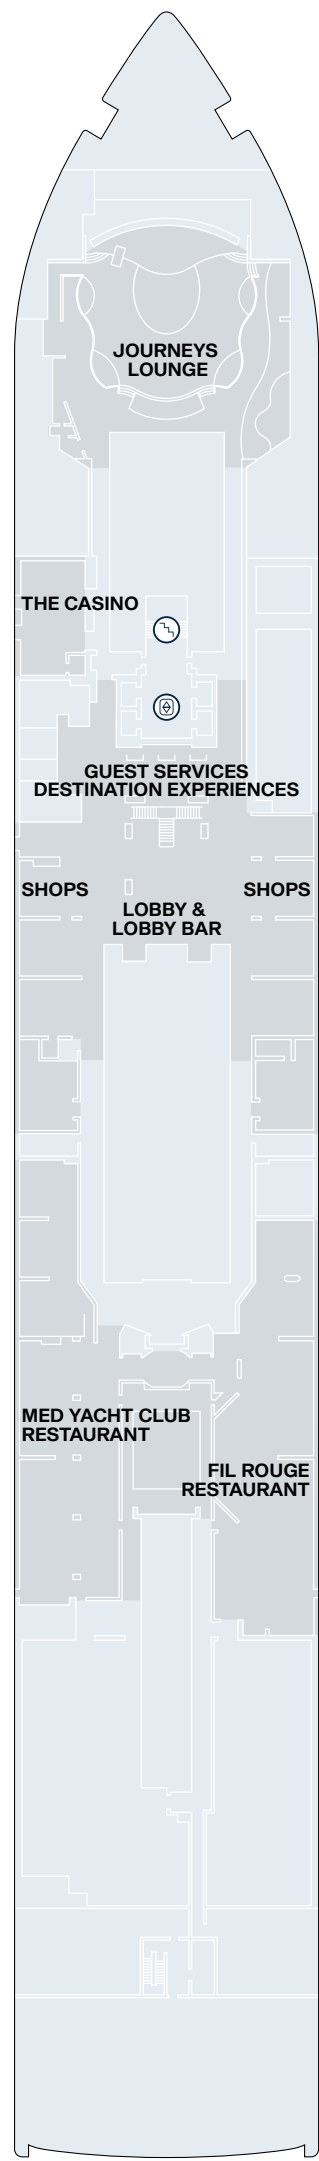

EXPLORA I - EXPLORA II SHIP OVERVIEW

DECK	DECK	DECK	DECK	DECK	DECK	DECK
4	4	5	5	11	11	14
Fil Rouge Restaurant	The Casino	Marble & Co. Grill Restaurant	Ocean Wellness - The Spa	The Conservatory Pool & Bar	Chef's Kitchen	Sky Bar on 14 & whirlpool
4	4	5	10	11	11	14
Med Yacht Club Restaurant	Journeys Lounge	Galleria d'Arte	Ocean Wellness - Fitness Centre	Gelateria & Crêperie	Nautilus Club	Sports Court
4	5	5	10	11	12	14
Shopping Experiences	Astern Pool & Bar	MSC Foundation	Ocean Wellness - Fitness Studio	Infinity whirlpools	Helios Pool & Bar adults only	Ocean Wellness - Open Air Fitness
4	5	5	10	11	12	
Lobby	Sakura Restaurant	Anthology Restaurant	Atoll Pool & Bar	Malt Whisky Bar	Running track	
4	5	5	11	11	12	
Lobby Bar	Astern Lounge	Crema Café	Emporium Marketplace Restaurant	Explora Lounge	Infinity whirlpools	

EXPLORA I - EXPLORA II SUITE DECK PLANS

DECK 6

DECK 7

DECK 8

DECK 9

DECK 10

- | | |
|--|---------------------------|
| | OWNER'S RESIDENCE |
| | COCOON RESIDENCE |
| | SERENITY RESIDENCE |
| | RETREAT RESIDENCE |
| | COVE RESIDENCE |
| | GRAND PENTHOUSE |
| | PREMIER PENTHOUSE |
| | DELUXE PENTHOUSE |
| | PENTHOUSE |
| | OCEAN GRAND TERRACE SUITE |
| | OCEAN TERRACE SUITE |
| | OCEAN TERRACE SUITE |
| | OCEAN TERRACE SUITE |
| | OCEAN TERRACE SUITE |
| | PRIVATE WHIRLPOOL |
| | TWIN BEDS |
| | DOUBLE SOFA BED |
| | GUEST LAUNDRY |
| | ACCESSIBLE SUITES |
| | BATH |
| | LIFT |
| | CONNECTING SUITES |

EXPLORA I - EXPLORA II PUBLIC SPACES DECK PLANS

DECK 3

DECK 4

DECK 5

DECK 11

DECK 12

DECK 14

-  STAIRCASE
-  LIFT