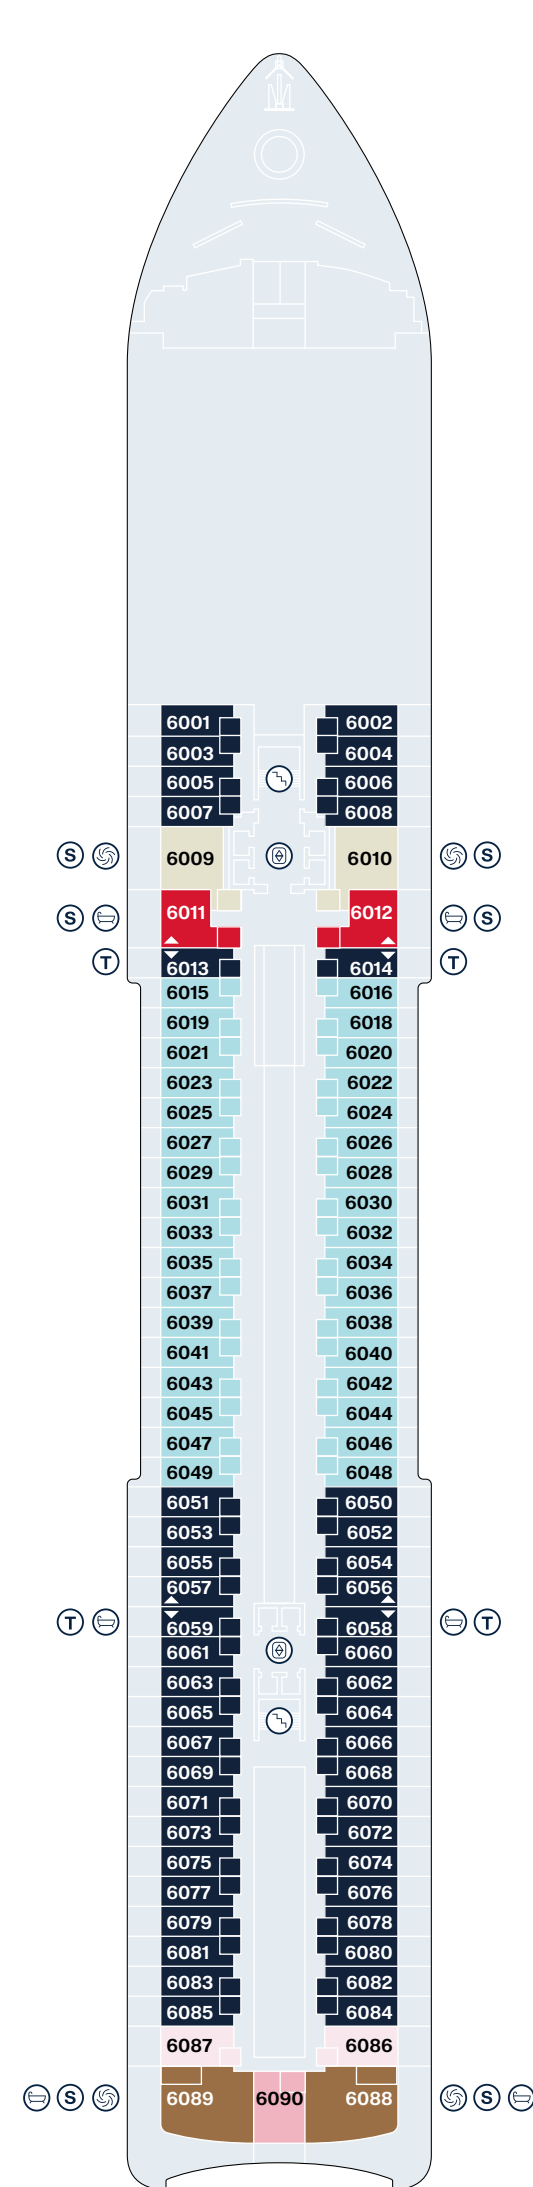

EXPLORA I - EXPLORA II SHIP OVERVIEW

DECK	DECK	DECK	DECK	DECK	DECK	DECK
4	4	5	5	11	11	14
Fil Rouge Restaurant	The Casino	Marble & Co. Grill Restaurant	Ocean Wellness - The Spa	The Conservatory Pool & Bar	Chef's Kitchen	Sky Bar on 14 & whirlpool
4	4	5	10	11	11	14
Med Yacht Club Restaurant	Journeys Lounge	Galleria d'Arte	Ocean Wellness - Fitness Centre	Gelateria & Crêperie	Nautilus Club	Sports Court
4	5	5	10	11	12	14
Shopping Experiences	Astern Pool & Bar	MSC Foundation	Ocean Wellness - Fitness Studio	Infinity whirlpools	Helios Pool & Bar adults only	Ocean Wellness - Open Air Fitness
4	5	5	10	11	12	
Lobby	Sakura Restaurant	Anthology Restaurant	Atoll Pool & Bar	Malt Whisky Bar	Running track	
4	5	5	11	11	12	
Lobby Bar	Astern Lounge	Crema Café	Emporium Marketplace Restaurant	Explora Lounge	Infinity whirlpools	

EXPLORA I - EXPLORA II SUITE DECK PLANS

DECK 6

DECK 7

DECK 8

DECK 9

DECK 10

- | | |
|--|---------------------------|
| | OWNER'S RESIDENCE |
| | COCOON RESIDENCE |
| | SERENITY RESIDENCE |
| | RETREAT RESIDENCE |
| | COVE RESIDENCE |
| | GRAND PENTHOUSE |
| | PREMIER PENTHOUSE |
| | DELUXE PENTHOUSE |
| | PENTHOUSE |
| | OCEAN GRAND TERRACE SUITE |
| | OCEAN TERRACE SUITE |
| | OCEAN TERRACE SUITE |
| | OCEAN TERRACE SUITE |
| | OCEAN TERRACE SUITE |
| | PRIVATE WHIRLPOOL |
| | TWIN BEDS |
| | DOUBLE SOFA BED |
| | GUEST LAUNDRY |
| | ACCESSIBLE SUITES |
| | BATH |
| | LIFT |
| | CONNECTING SUITES |

EXPLORA I - EXPLORA II PUBLIC SPACES DECK PLANS

DECK 3

DECK 4

DECK 5

DECK 11

DECK 12

DECK 14

-  STAIRCASE
-  LIFT